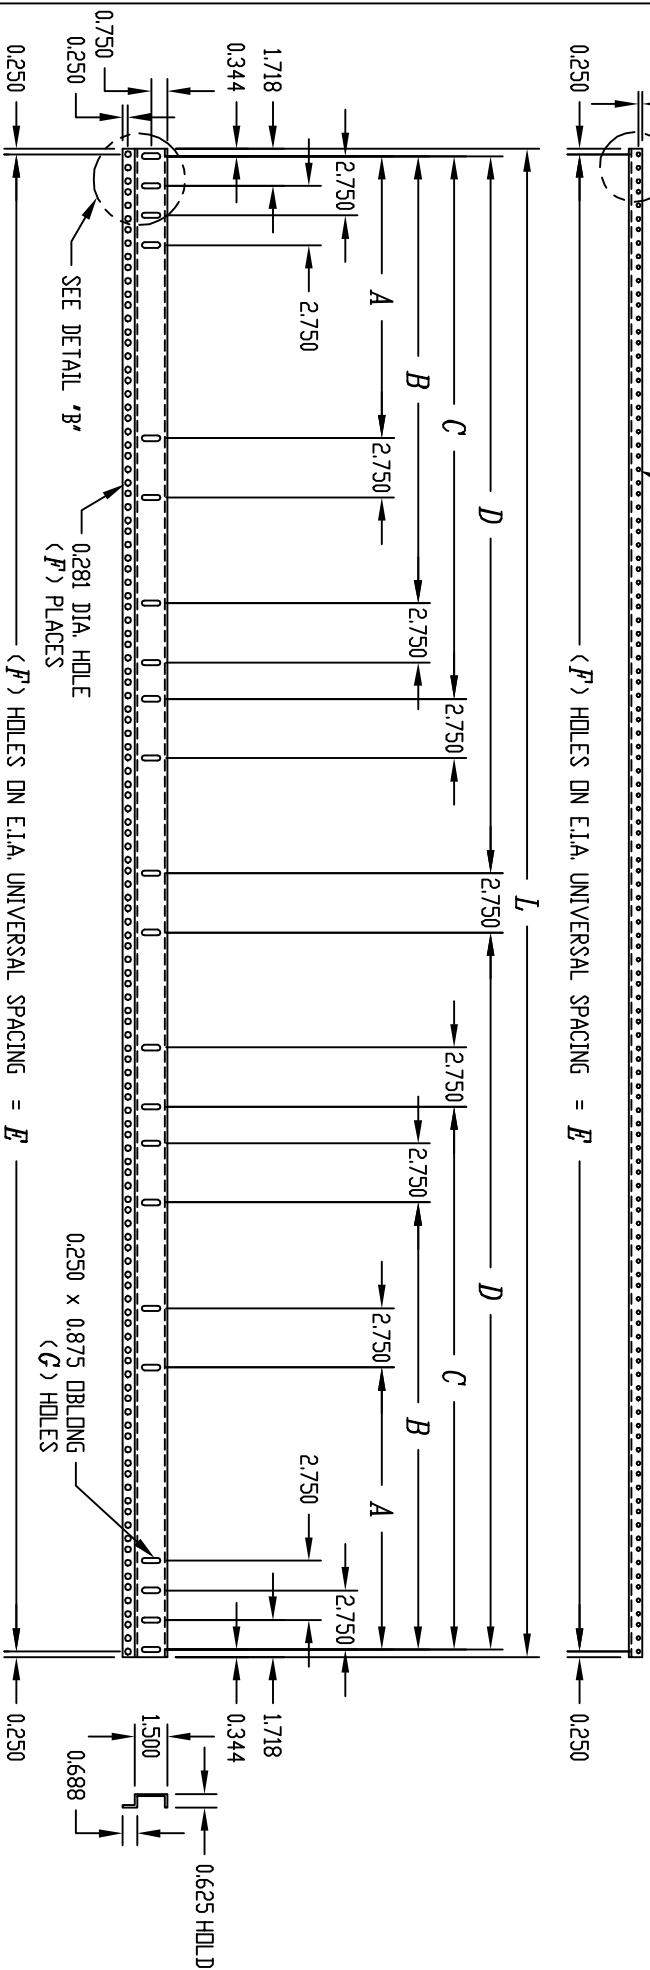

PART NAME: PANEL MOUNTING RAIL      PART No.: PMR-9448 TD PMR-9454 / PMR-2002 / PMR-2331 / PMR-9306 / PMR-14315

MATERIAL: 12 GA. STEEL  
FINISH: SMOOTH BLACK

NOTE: PANEL MOUNTING RAIL LISTED MAY BE USED ON EITHER  
SERIES 60, SERIES 2000, CLASSIC II, VALURACK, ECONDMIZER,  
JAGUAR (STYLE B) OR ALL AMERICAN RACK WITH CORRESPONDING  
PANEL SPACE MATCHING THE LENGTH OF THE RAILS.

CATALOG No.	L	A	B	C	D	E	F	G
PMR-9448	21.000	---	---	---	---	20.500	36	8
PMR-2331	24.500	---	---	---	---	24.000	42	8
PMR-14315	28.000	---	---	---	---	27.500	48	8
PMR-9449	31.500	---	---	---	---	31.000	54	8
PMR-2002	35.000	---	---	---	---	34.500	60	8
PMR-9450	42.000	10.188	---	---	19.281	41.500	72	14
PMR-9451	52.500	15.438	---	---	24.531	52.000	90	14
PMR-9452	61.250	13.094	---	---	28.906	60.750	105	14
PMR-9453	70.000	15.281	---	---	33.281	69.500	120	14
PMR-9306	77.000	17.016	---	---	---	76.500	132	14
PMR-9454	78.750	13.375	25.125	29.563	37.656	78.250	135	22